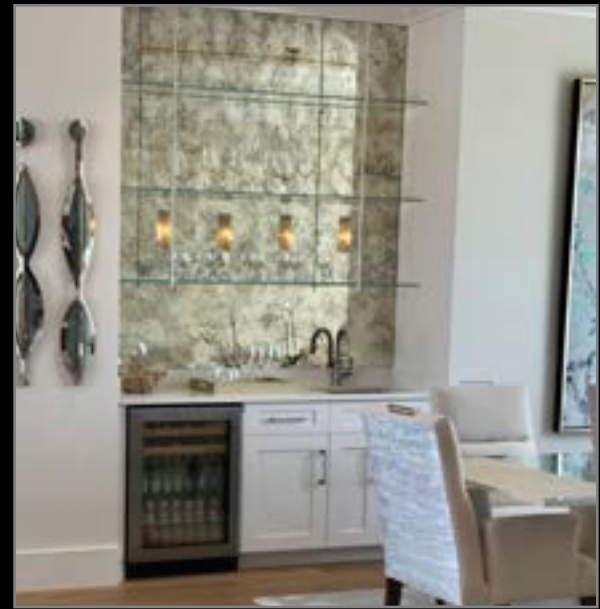

#79 Smoky Quartz
Courtesy of Builders Glass of Bonita

Antique Mirror

Omega National Products' Antique Mirrors are handcrafted using silvering techniques developed and refined over decades. Our distinctive designs are an ideal alternative to clear mirrors. They are perfect for most any styling, from traditional to transitional to contemporary. Our Antique Mirrors are designed for many applications, including architectural wall decor, furniture and framed mirrors.

All of our Antique Mirrors are handcrafted in Louisville, KY. Choose from 13 distinctive patterns in 1/8 inch or 1/4 inch thickness. Our stock sheets are available in full or half sheet sizes, with a gold vein overlay option. Actual patterns may vary.