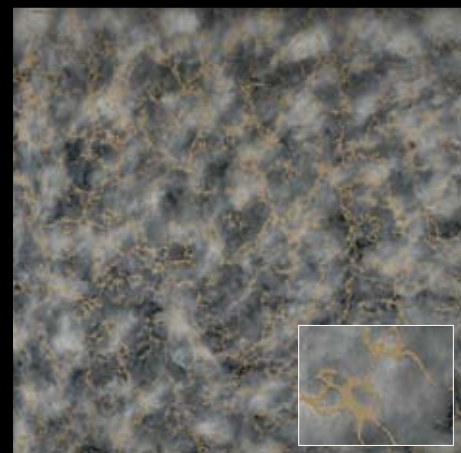

#32 Snow Cloud Antique

#48 Woodford Antique

*Pattern #26  
Special Order  
Only*

#26 Churchill Antique

#30 Dark Cloud Antique w/Gold Vein

*Framed*

*Architectural*

*Furniture*